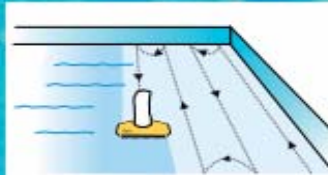

Program 1
For rectangular pools